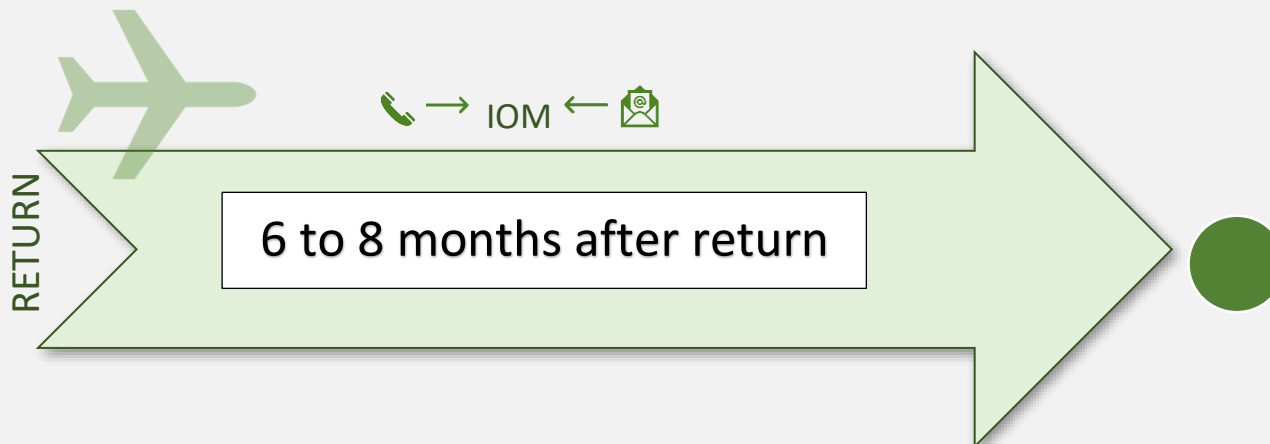

# Housing-related Reintegration Assistance **StarthilfePlus** (incl. temporary Corona top-up)

Implementation steps in the following countries of return:

Armenia, Azerbaijan, Iran, Lebanon, Tajikistan and Turkey

### **Important!**

- Contact the local IOM office via phone/e-mail **within max. 8 weeks** after departure from Germany
- Corona-related additional payment/bank transfer (top-up I) in local currency:  
**1,000€ for individual persons or 2,000 € for families**
- Local IOM office coordinates and implements the housing-related reintegration assistance (within max. 12 months):  
**up to 1,000€ for individual persons or up to 3,000€ for families**

### **Important!**

- **6 to 8 months** after departure from Germany: Re-contact the local IOM office via phone/e-mail.
- Corona-related additional payment/bank transfer (top-up II) in local currency:  
**500€ for individual persons or 1,000€ for families**