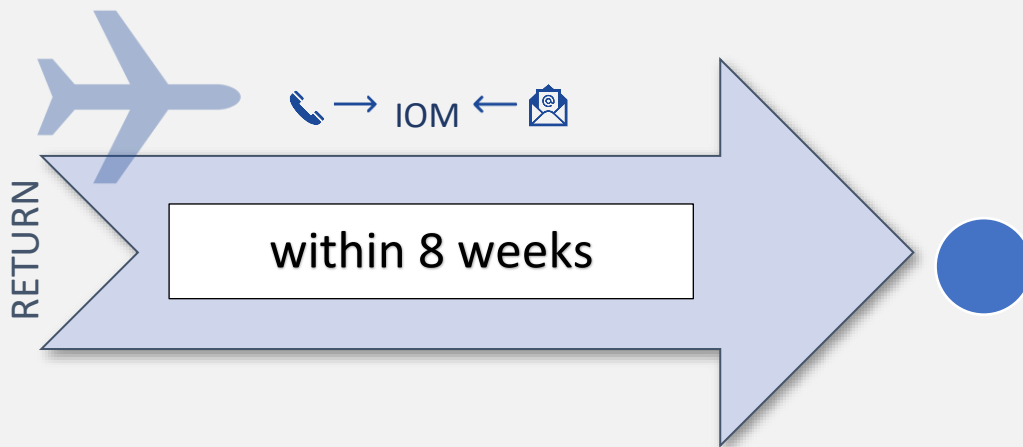

# Housing-related Reintegration Assistance **StarthilfePlus** (incl. temporary Corona top-up)

Implementation steps in the following countries of return:

Armenia, Azerbaijan, Iran, Lebanon, Tajikistan and Turkey

### **Important!**

- Contact the local IOM office via phone/e-mail **within max. 8 weeks** after departure from Germany
- Corona-related additional payment/bank transfer (top-up I) in local currency:  
**1,000€ for individual persons or 2,000 € for families**
- Local IOM office coordinates and implements the housing-related reintegration assistance (within max. 12 months):  
**up to 1,000€ for individual persons or up to 3,000€ for families**